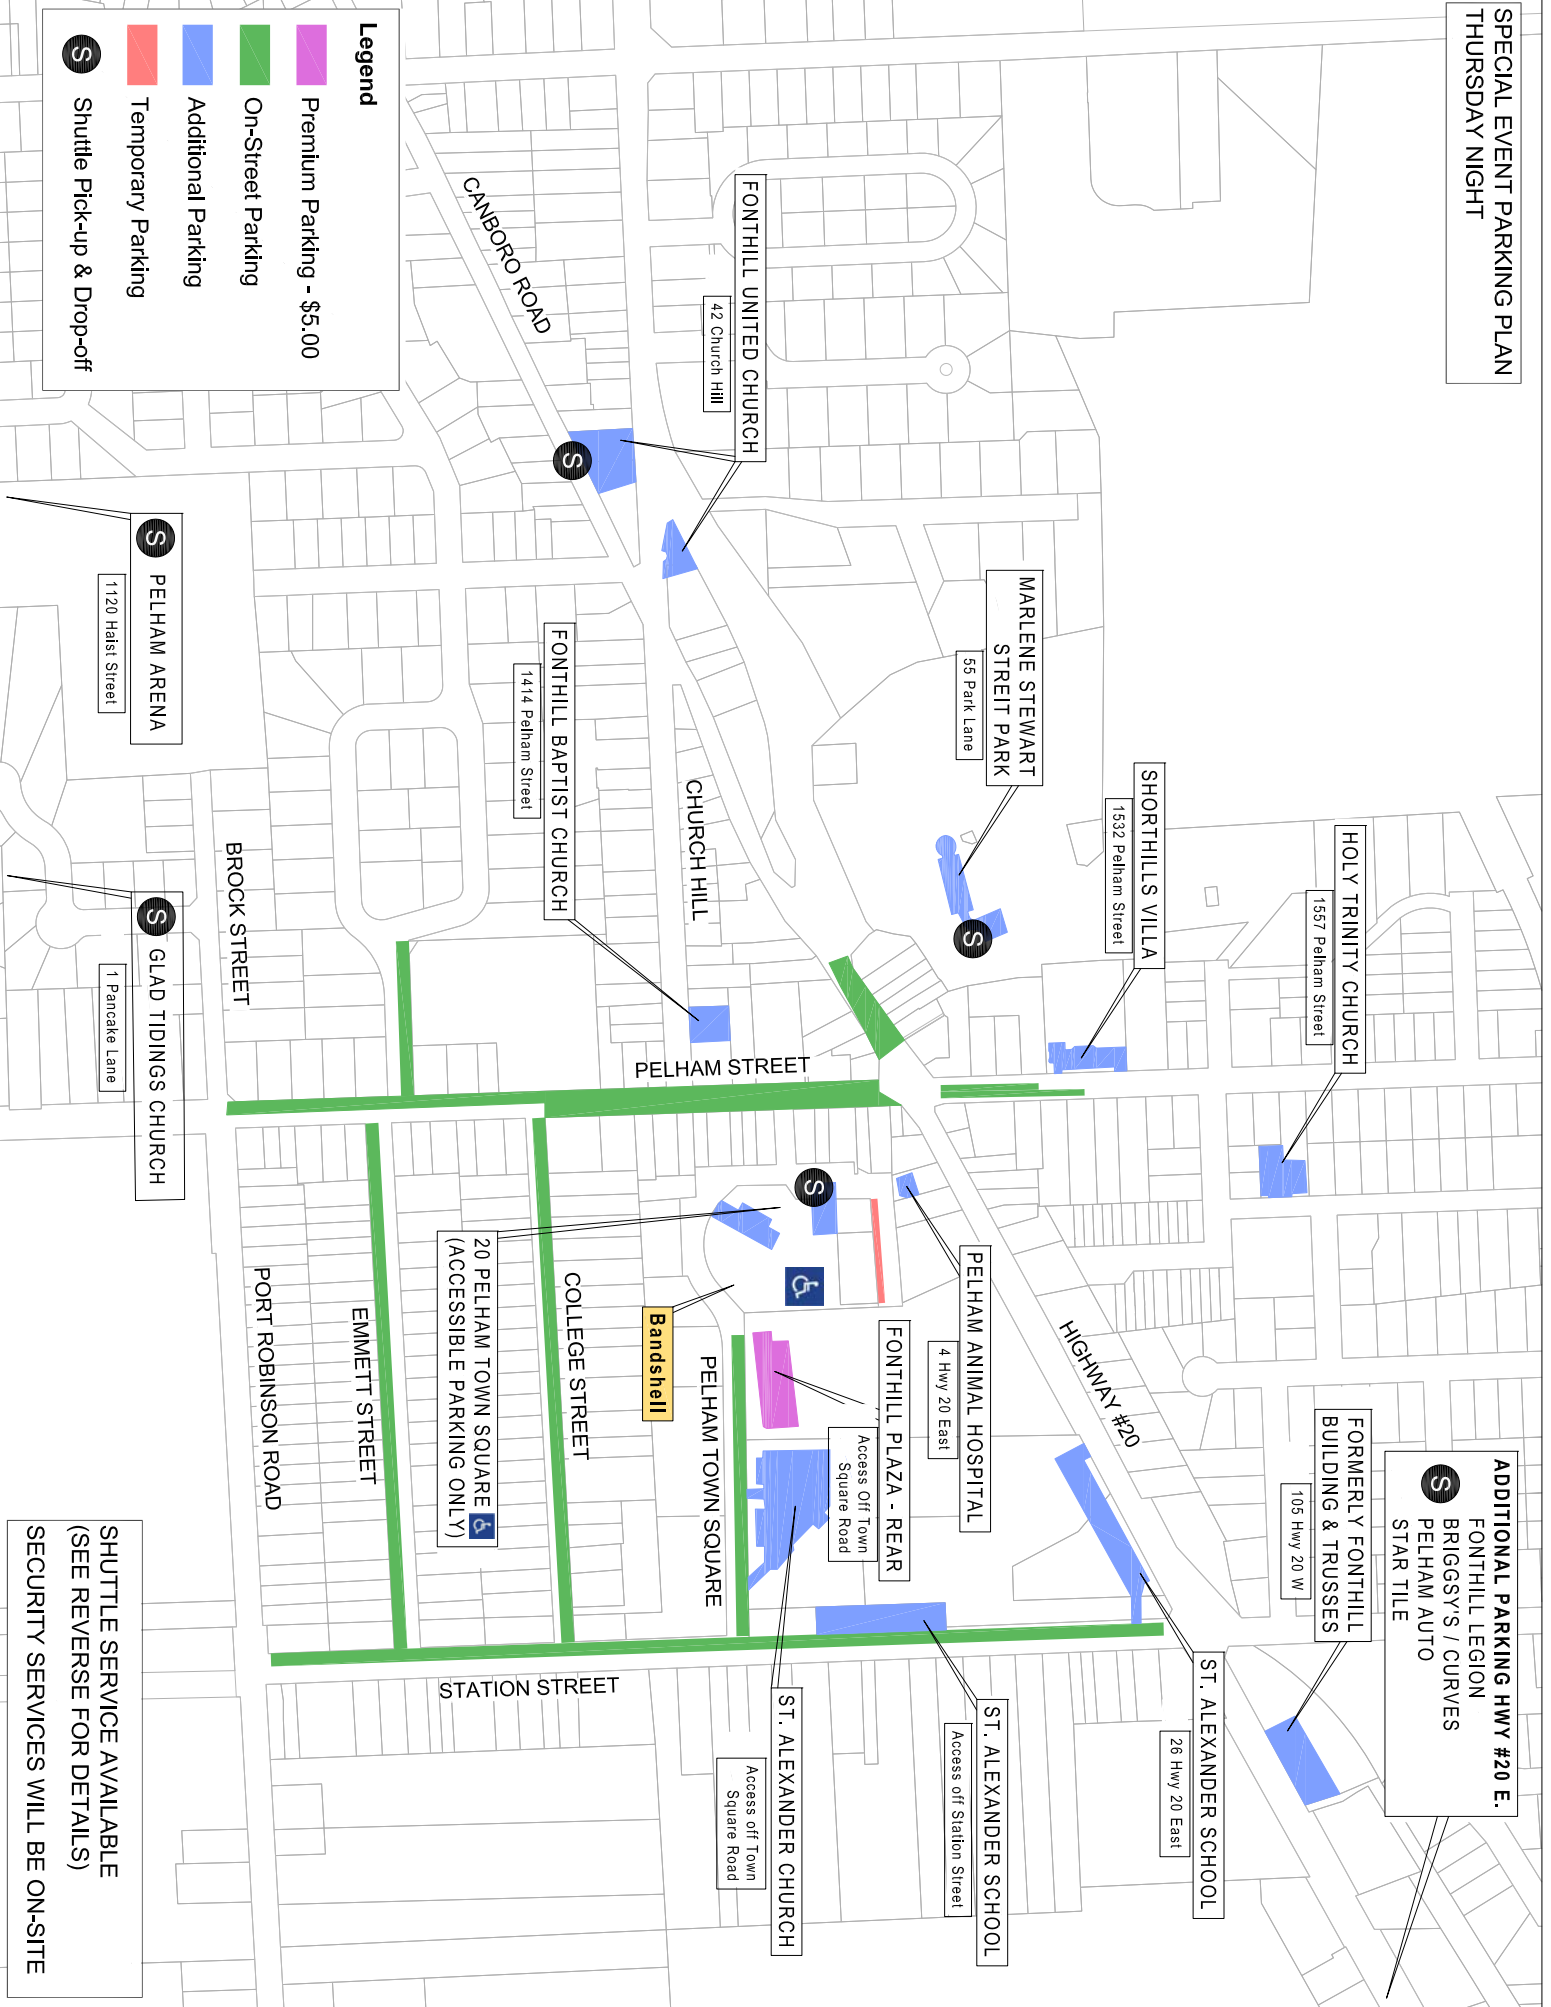

**SPECIAL EVENT PARKING PLAN**  
THURSDAY NIGHT

**ADDITIONAL PARKING HWY #20 E.**  
FONTHILL LEGION  
BRIGGSYS / CURVES  
PELHAM AUTO  
STAR TILE

**Legend**

- Premium Parking - \$5.00
- On-Street Parking
- Additional Parking
- Temporary Parking
- Shuttle Pick-up & Drop-off

SHUTTLE SERVICE AVAILABLE  
(SEE REVERSE FOR DETAILS)  
SECURITY SERVICES WILL BE ON-SITE